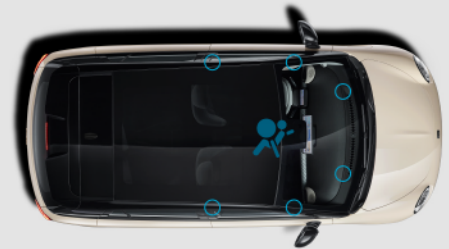

Rotable Cup Holder

Wireless Charging System (front) for Mobile Devices

Type C Ports in Rear

EVER SO SAFE

Five-star C-NCAP Standard

Honeycomb Battery with Zero Thermal Runaway Technology

Level 2 Assisted and Intelligent Driving

5 High-Resolution Cameras and 3mm High-Resolution LiDAR

6 Airbags

Front and Rear Seat Belts Reminder

360° Camera +180° Chassis View

EVER SO EFFICIENT

9 in 1 E-motor

4.95 m Turning Radius

10^{kwh}/100^{km} Energy Consumption