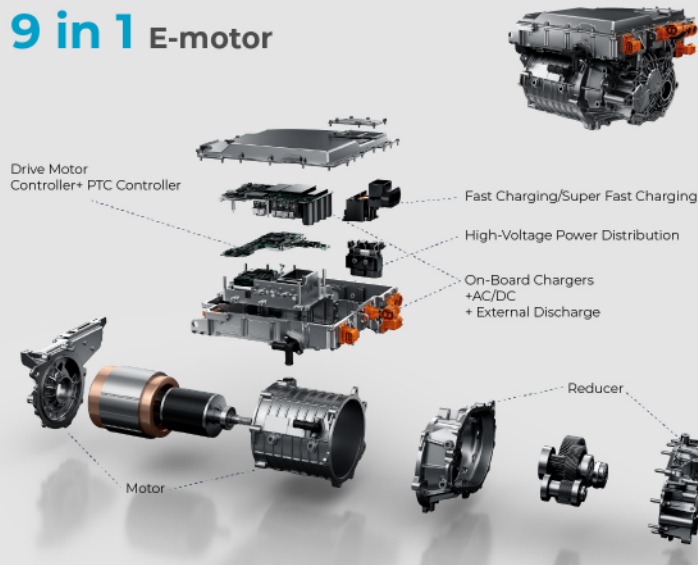

5 High-Resolution Cameras and 3mm High-Resolution LiDAR

6 Airbags

Front and Rear Seat Belts Reminder

360° Camera +180° Chassis View

EVER SO EFFICIENT

9 in 1 E-motor

4.95 m Turning Radius

10^{kwh}/100^{km} Energy Consumption