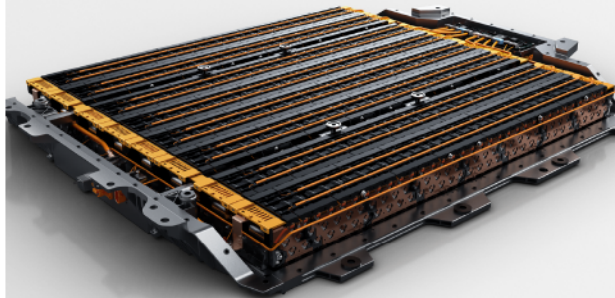

Honeycomb Battery with Zero Thermal Runaway Technology