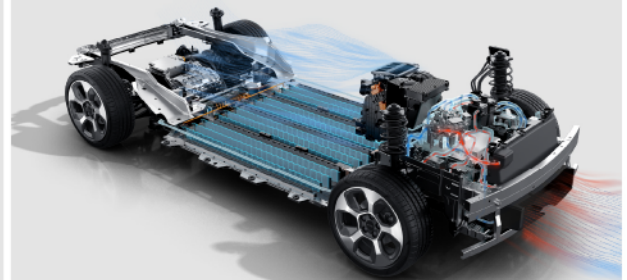

New Generation Integrated Thermal Management System