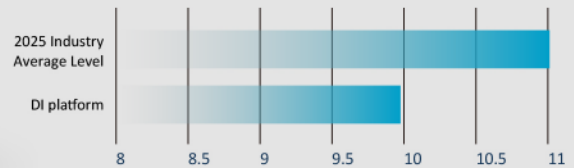

5 High-Resolution Cameras and 3mm High-Resolution LiDAR

6 Airbags

Front and Rear Seat Belts Reminder

360° Camera +180° Chassis View

EVER SO EFFICIENT

9 in 1 E-motor

4.95 m Turning Radius

10^{kwh}/100^{km} Energy Consumption